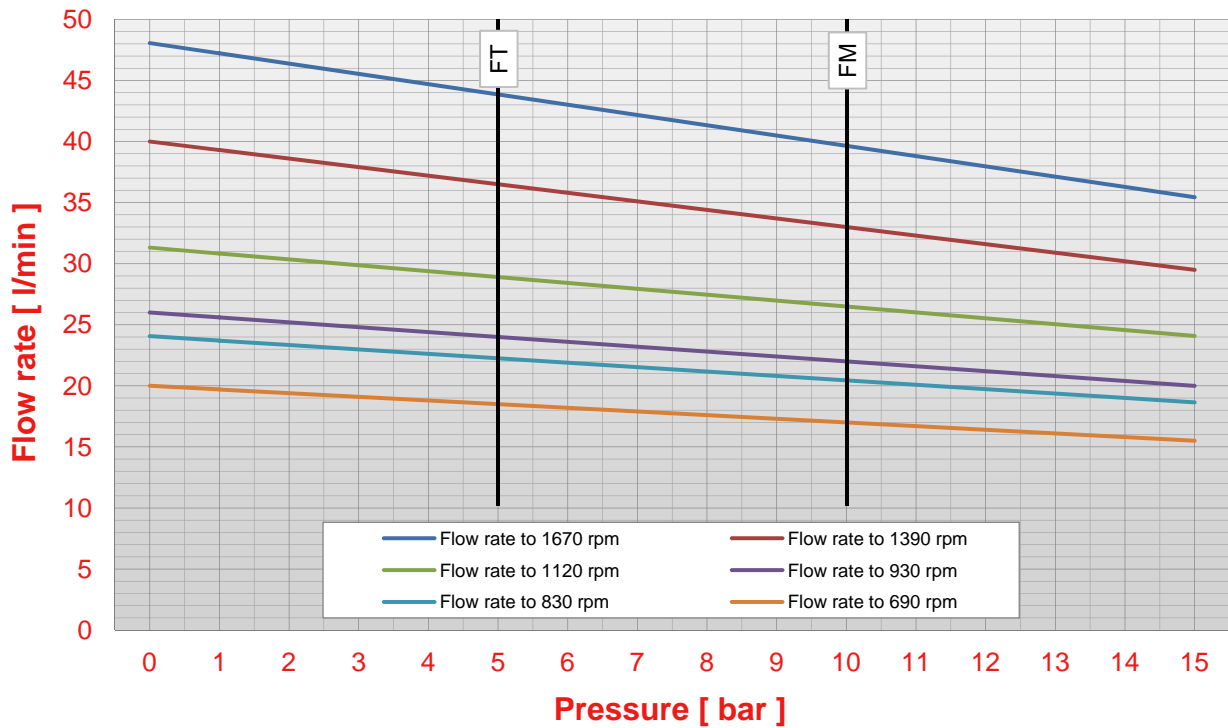

F FT FM 40

Pump F FT FM 40 pressure - flow rate chart (viscosity 50 cps)

Pump F FT FM 40 pressure - abs. power chart (viscosity 50 cps)