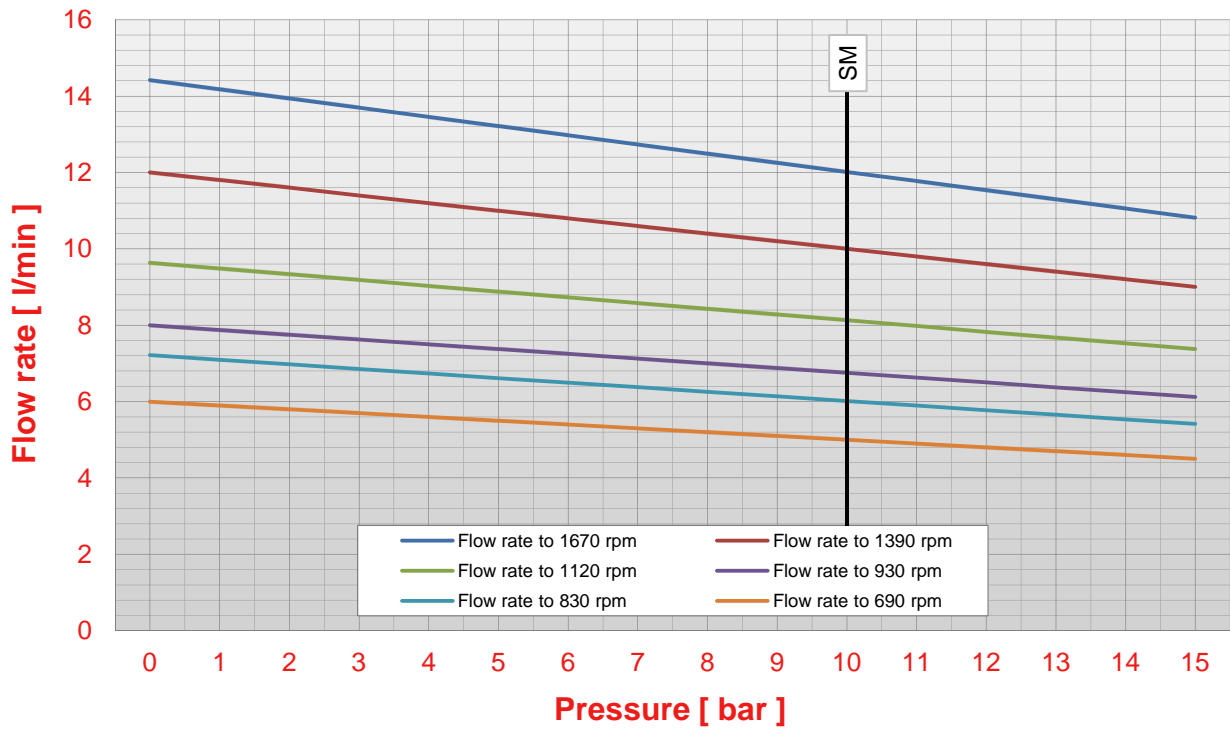

S SM 10

Pump S 10 pressure - flow rate chart (viscosity 50 cps)

Pump S 10 pressure - abs. power chart (viscosity 50 cps)

Max pressure pumps range SM: 10 bar