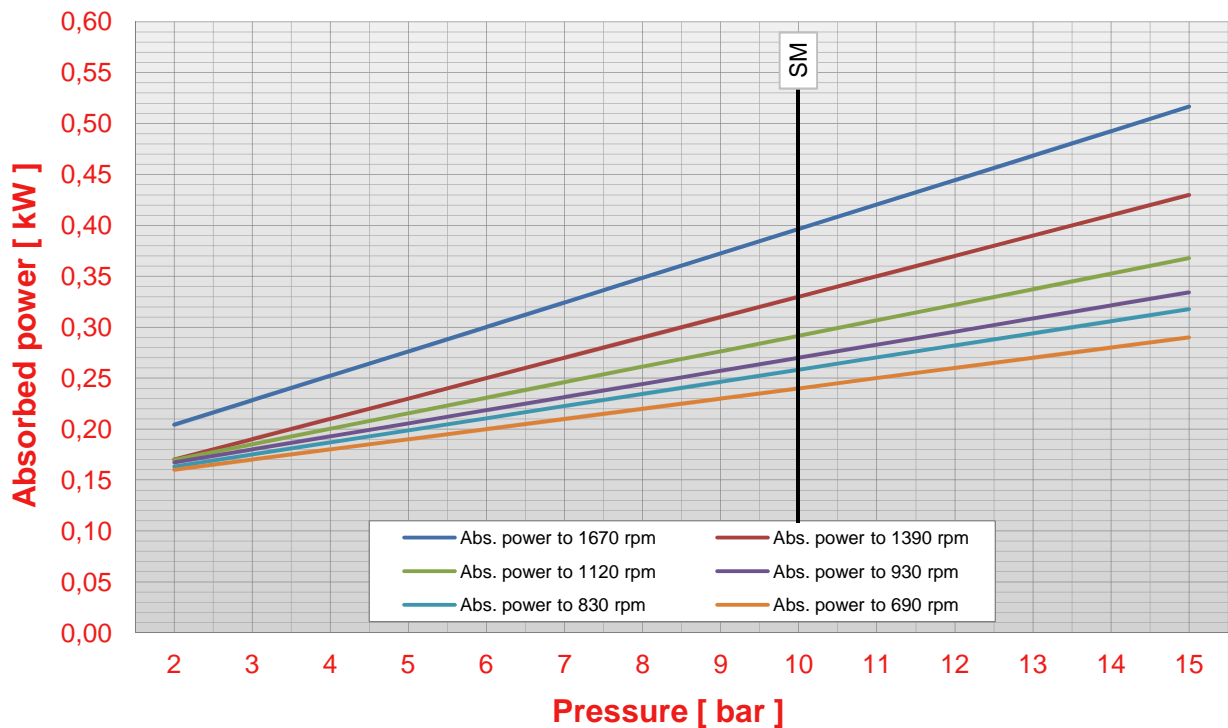

S SM 10

Pump S 10 pressure - flow rate chart (viscosity 50 cps)

Pump S 10 pressure - abs. power chart (viscosity 50 cps)

Max pressure pumps range SM: 10 bar