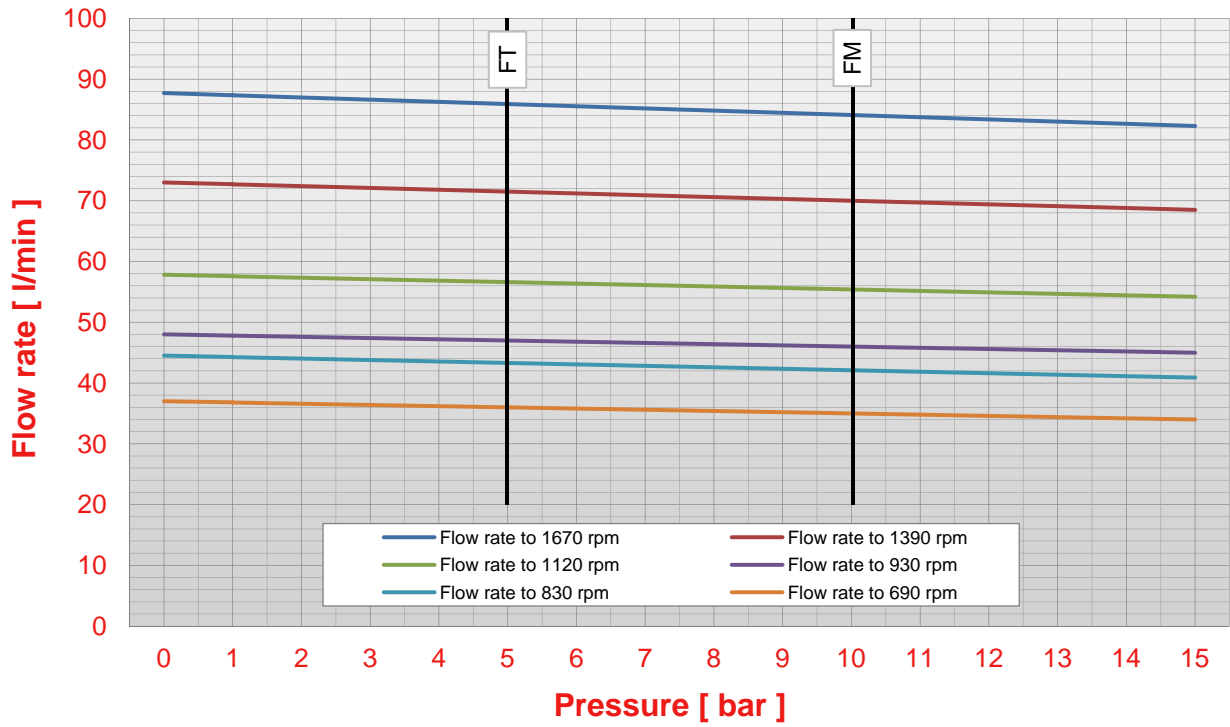

F FT FM 70

Pump F FT FM 70 pressure - flow rate chart (viscosity 70 cps)

Pump F FT FM 70 pressure - abs. power chart (viscosity 50 cps)