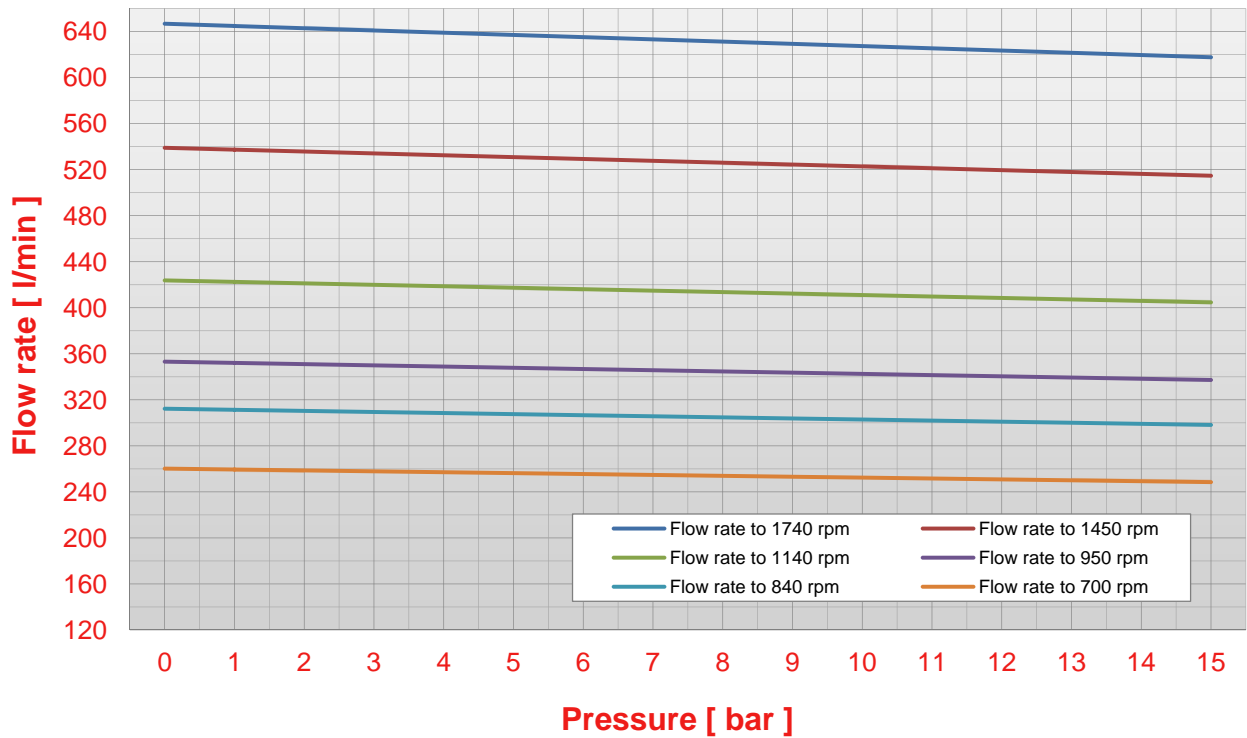

POMPE CUCCHI

S 500

Pump S 500 pressure - flow rate chart (viscosity 50 cps)

Pump S 500 pressure - abs. power chart (viscosity 50 cps)