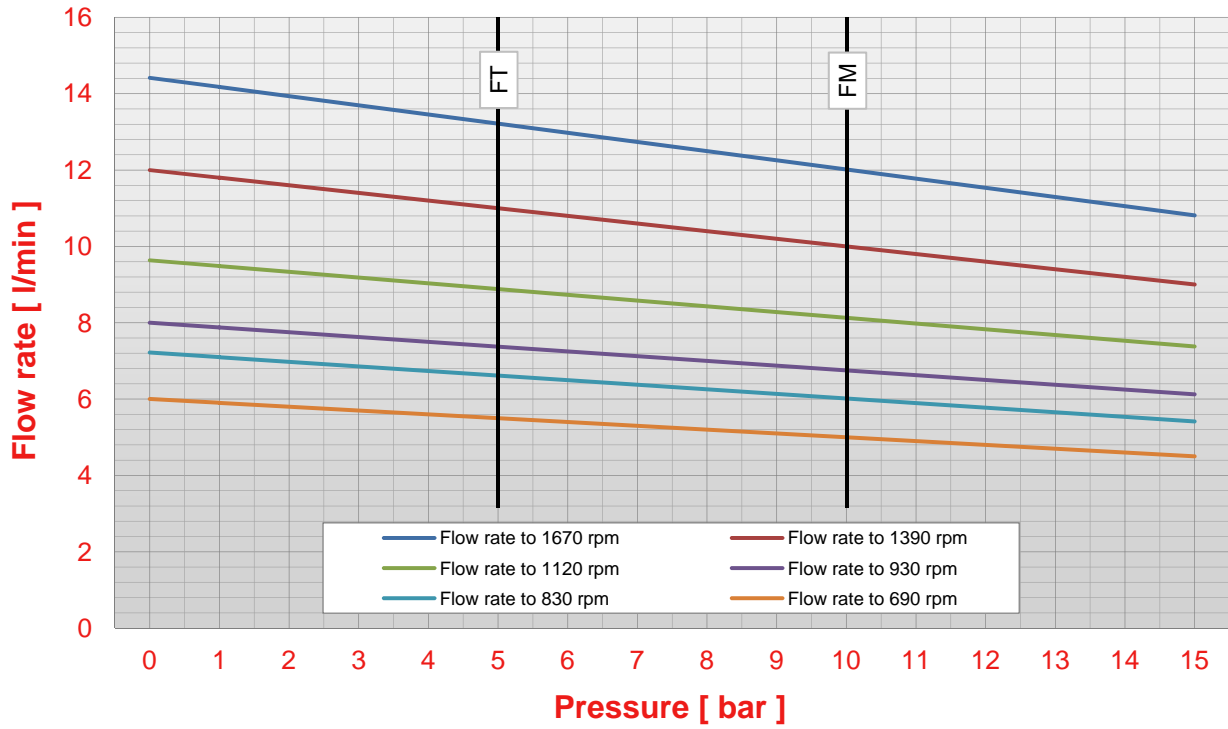

## F FT FM 10

**Pump F FT FM 10 pressure - flow rate chart (viscosity 50 cps)**

**Pump F FT FM 10 pressure - abs. power chart (viscosity 50 cps)**