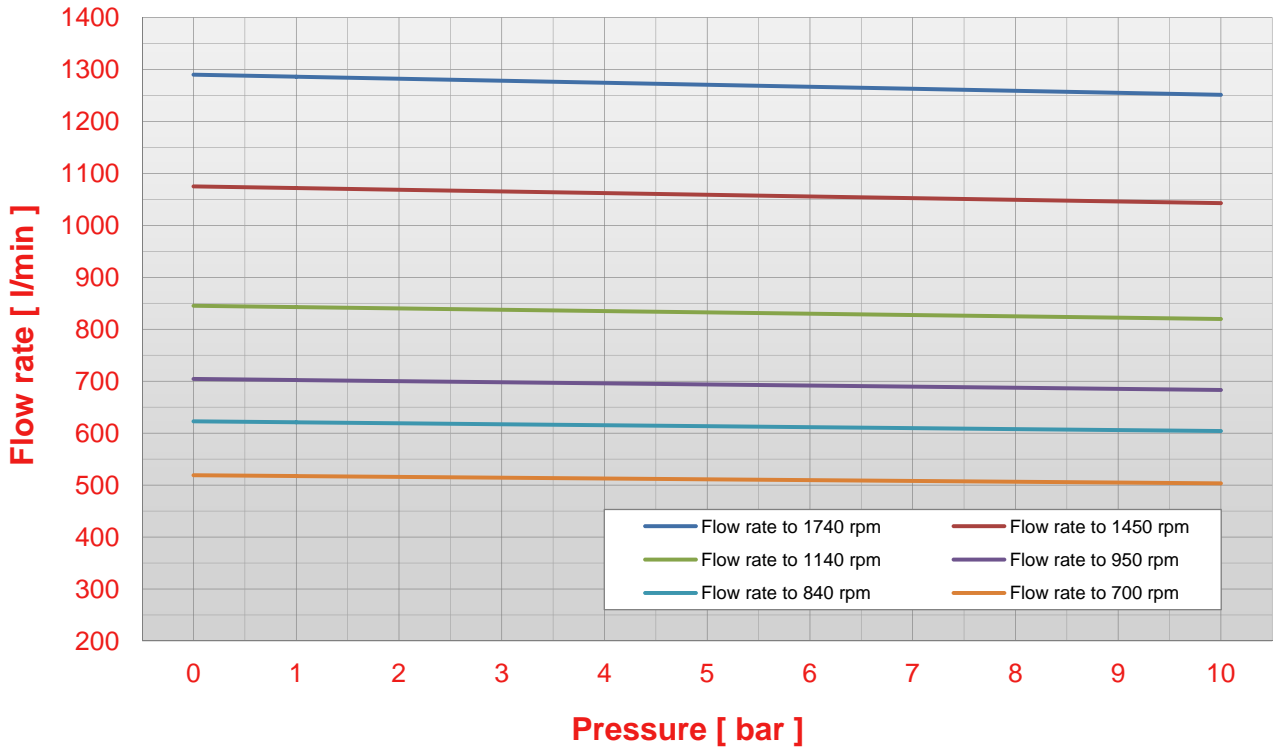

S M00

Pump S M00 pressure - flow rate chart (viscosity 50 cps)

Pump S M00 pressure - abs. power chart (viscosity 50 cps)