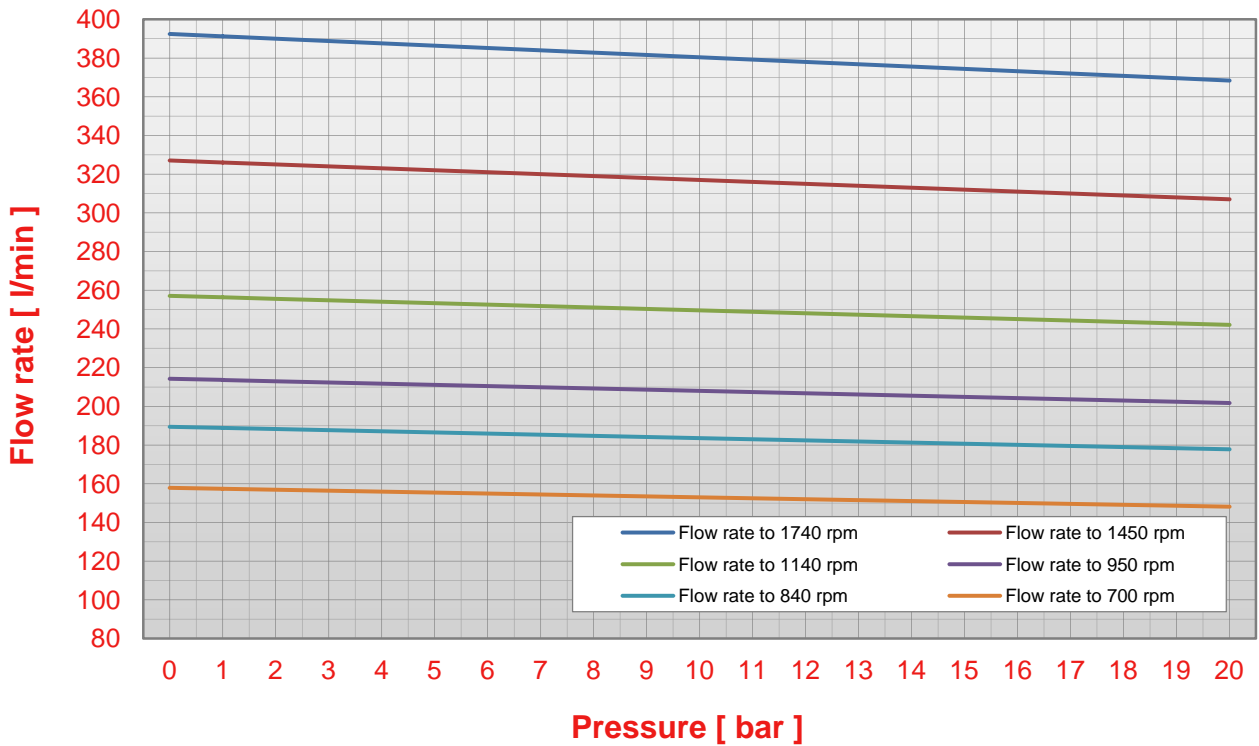

POMPE CUCCHI

S 320

Pump S 320 pressure - flow rate chart (viscosity 50 cps)

Pump S 320 pressure - abs. power chart (viscosity 50 cps)