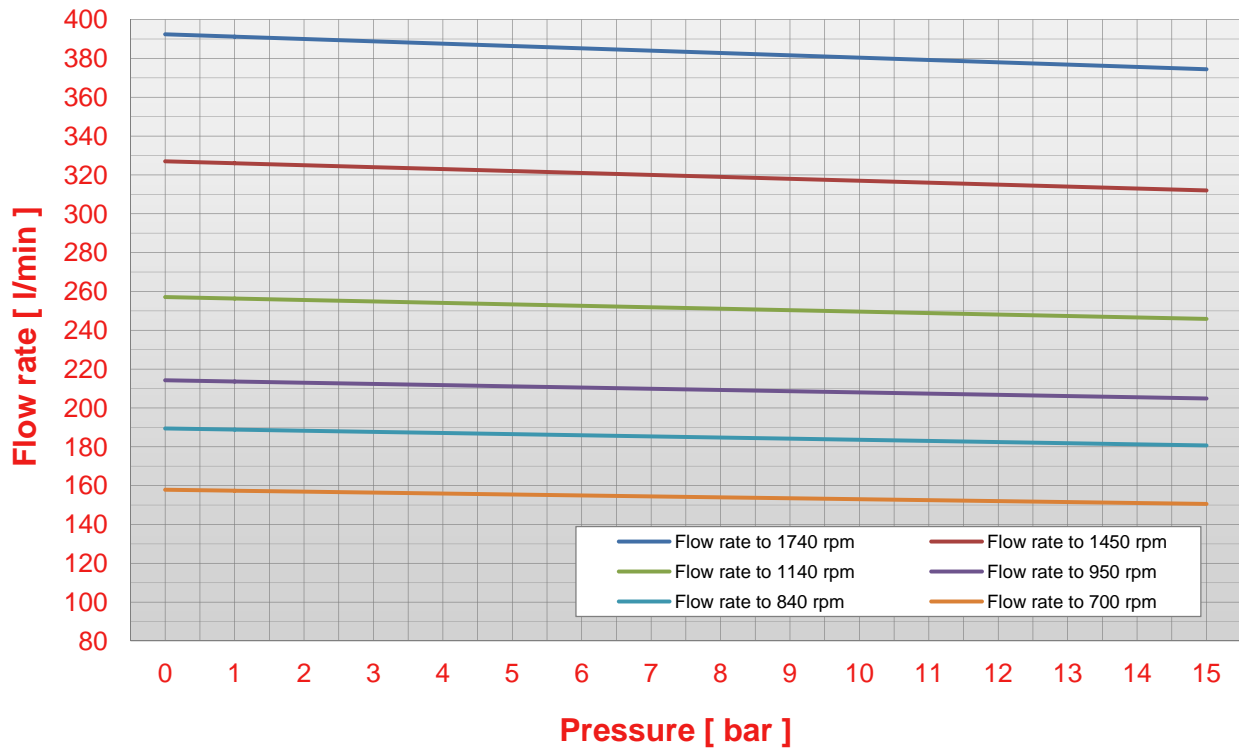

POMPE CUCCHI

## S 320

Pump S 320 pressure - flow rate chart (viscosity 50 cps)

Pump S 320 pressure - abs. power chart (viscosity 50 cps)