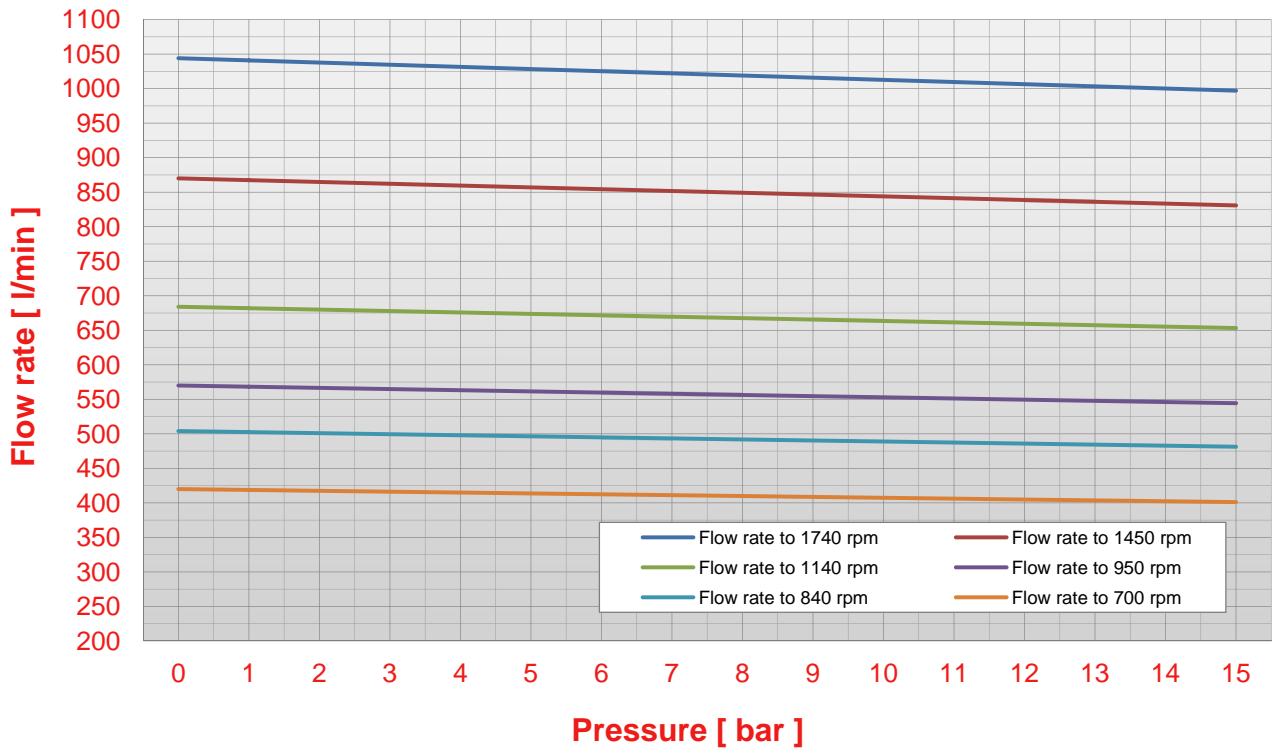

POMPE CUCCHI

S 800

Pump S 800 pressure - flow rate chart (viscosity 50 cps)

Pump S 800 pressure - abs. power chart (viscosity 50 cps)