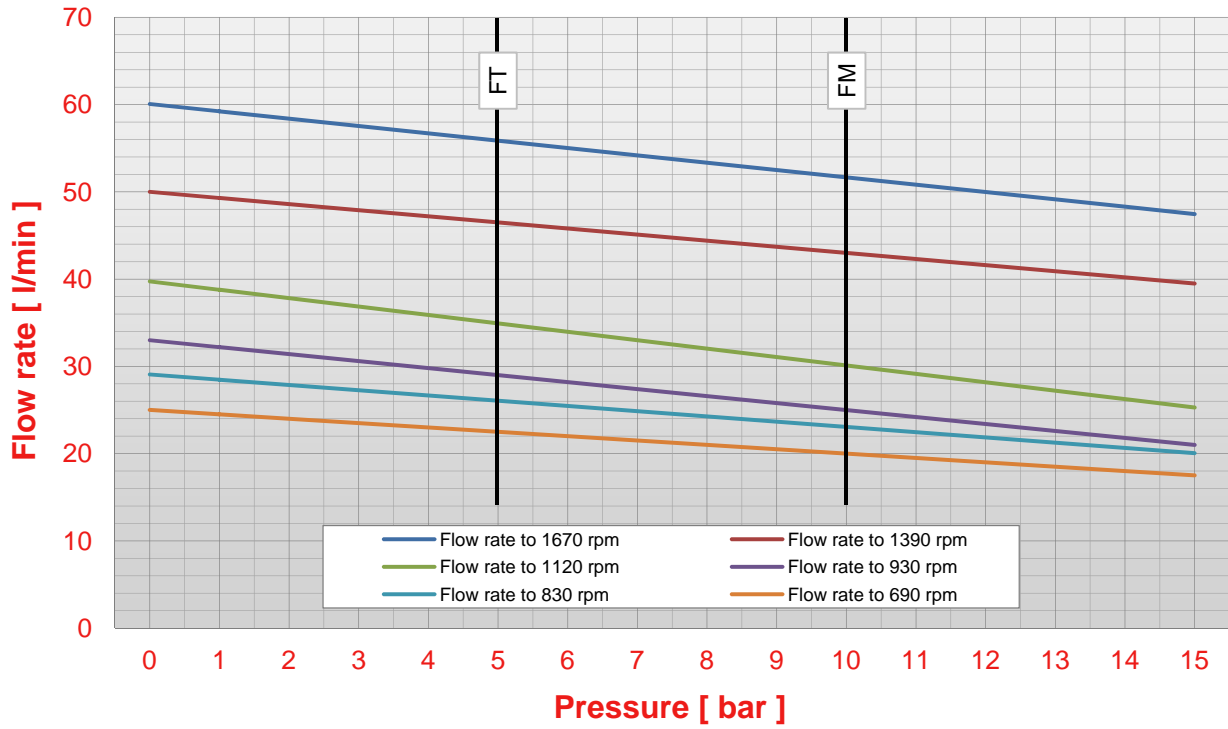

F FT FM 50

Pump F FT FM 50 pressure - flow rate chart (viscosity 50 cps)

Pump F FT FM 50 pressure - abs. power chart (viscosity 50 cps)