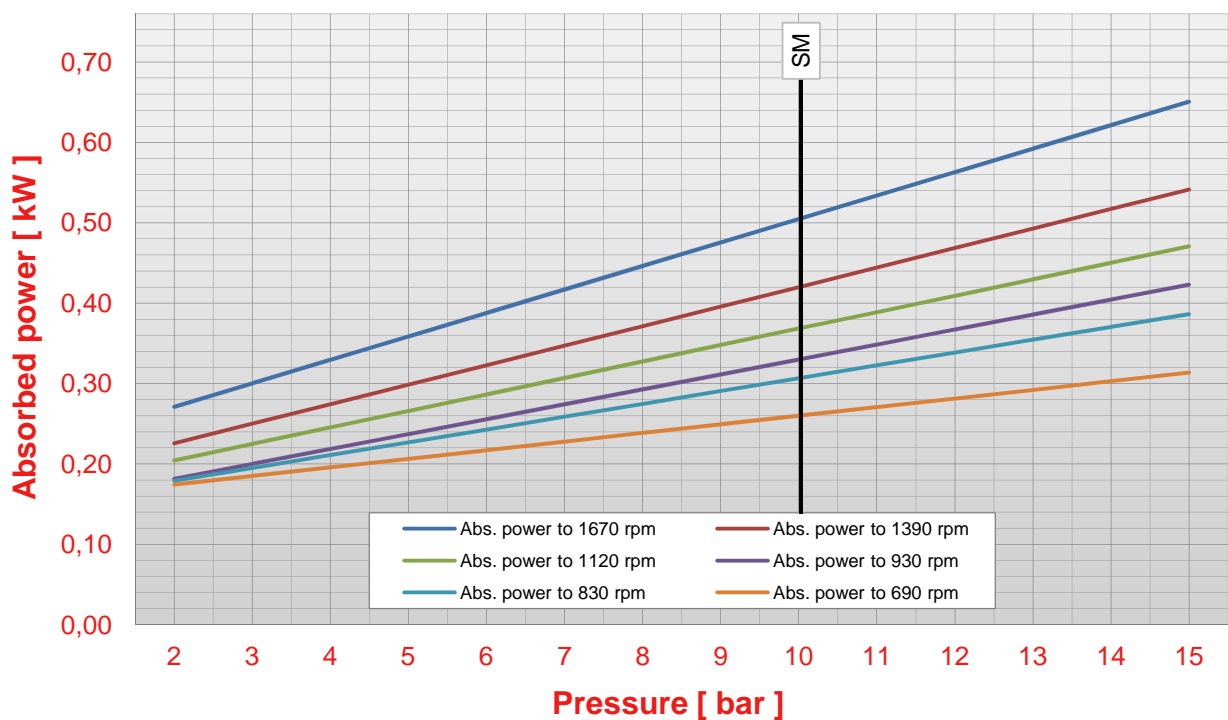

POMPE CUCCHI

S SM 15

Pump S 15 pressure - flow rate chart (viscosity 50 cps)

Pump S 15 pressure - abs. power chart (viscosity 50 cps)

Max pressure pumps range SM: 10 bar