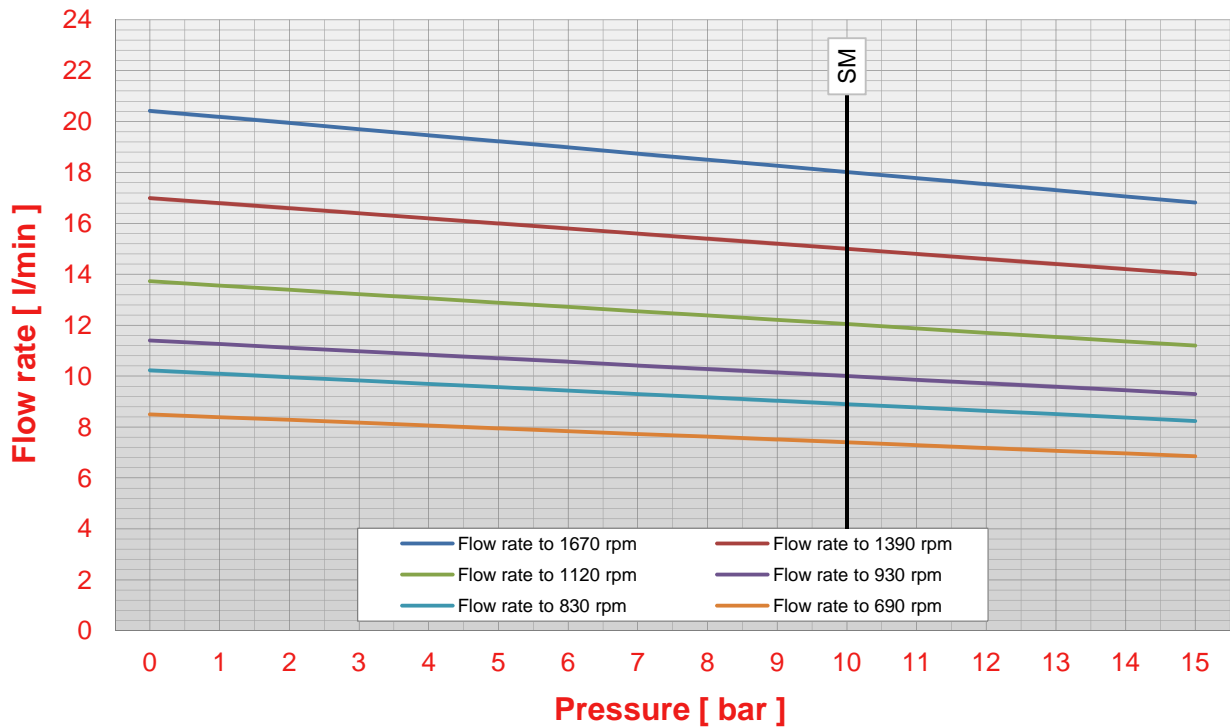

POMPE CUCCHI

S SM 15

Pump S 15 pressure - flow rate chart (viscosity 50 cps)

Pump S 15 pressure - abs. power chart (viscosity 50 cps)

Max pressure pumps range SM: 10 bar